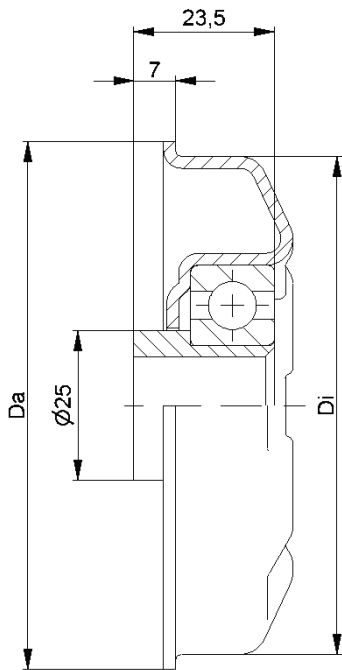

MTS-44

D [mm]
80 - 108

d [mm]
16; 17; SW14

C [daN]
250

T [°C]
0° - 100°

EP 2

Carton [pcs.]

50

MTS-44			
Type	Di ±0.1	Da ±0.2	Load Rating C [daN]
MTS-80x2,0.44	76,5	79,5	250
MTS-80x3,0.44	74,5	79,5	250
MTS-89x3,0.44	83,5	88,5	250
MTS-89x3,25.44	83,0	88,5	250
MTS-108x3,25.44	102,0	107,5	250

Other dimensions on request!

- ☛ Housing: Steel, Zinc plated
- ☛ Reducing Bush: Plastic
- ☛ Bearing 6204

MTS