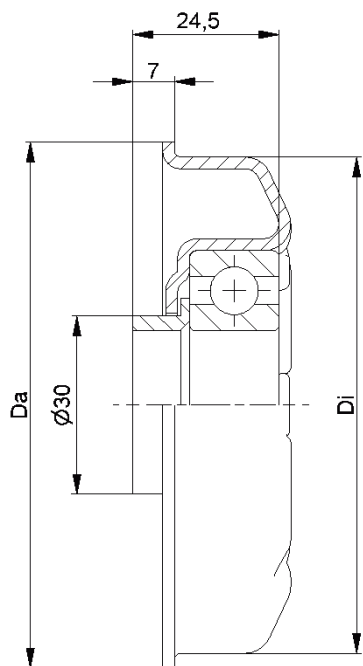

MTS-46			
Type	Di ±0.1	Da ±0.2	Load Rating C [daN]
MTS-63,5x2,9.46	58,1	61,5	200

Other dimensions on request!

- ☛ Housing: Steel, Zinc plated
- ☛ Distance Bush: Plastic
- ☛ Bearing 6004

MTS-46

D [mm]
63,5

Other dimensions on request!

- ☛ Housing: Steel, Zinc plated
- ☛ Reducing Bush: Plastic
- ☛ Bearing 6204

MTS

MTS-44

D [mm]
80 - 108

d [mm]
20

C [daN]
250

T [°C]
0° - 100°

Other dimensions on request!

- ☛ Housing: Steel, Zinc plated
- ☛ Distance Bush: Plastic
- ☛ Bearing 6204

MTS

MTS-47

D [mm]
89 - 108

d [mm]
25

C [daN]
250

T [°C]
0° - 100°

EP 2

Carton [pcs.]

50

MTS-47			
Type	Di ±0.1	Da ±0.2	Load Rating C [daN]
MTS-89x3,0.47	83,5	88,5	250
MTS-108x3,25.47	102,0	107,5	250

Other dimensions on request!

- ☛ Housing: Steel, Zinc plated
- ☛ Distance Bush: Plastic
- ☛ Bearing 6205