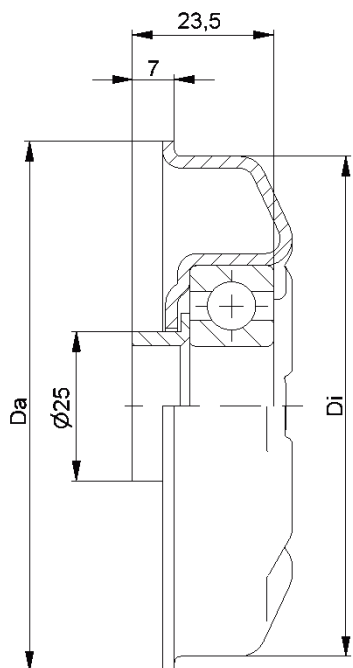

MTS-46			
Type	Di ±0.1	Da ±0.2	Load Rating C [daN]
MTS-63,5x2,9.46	58,1	61,5	200

Other dimensions on request!

- ☛ Housing: Steel, Zinc plated
- ☛ Distance Bush: Plastic
- ☛ Bearing 6004

MTS-46

D [mm]
63,5

d [mm]
16; 17; SW14

C [daN]
250

T [°C]
0° - 100°

EP 2

Carton [pcs.]

50

MTS-44			
Type	Di ±0.1	Da ±0.2	Load Rating C [daN]
MTS-80x2,0.44	76,5	79,5	250
MTS-80x3,0.44	74,5	79,5	250
MTS-89x3,0.44	83,5	88,5	250
MTS-89x3,25.44	83,0	88,5	250
MTS-108x3,25.44	102,0	107,5	250

Other dimensions on request!

- ☛ Housing: Steel, Zinc plated
- ☛ Reducing Bush: Plastic
- ☛ Bearing 6204

MTS

MTS-44

D [mm]
80 - 108

d [mm]
20

C [daN]
250

T [°C]
0° - 100°

Other dimensions on request!

- ☛ Housing: Steel, Zinc plated
- ☛ Distance Bush: Plastic
- ☛ Bearing 6204

MTS

MTS-47

D [mm]
89 - 108

d [mm]
25

C [daN]
250

T [°C]
0° - 100°